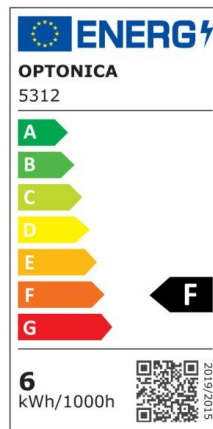

LED Magnetic Track Light M20 6 Heads

Power

6W

Light color

Neutral
White
(NW)

CE

RoHS

Technical specifications

Catalog number	5311
Beam angle	24°
Brand	Optonica
Product Code	LN6-A4
Color Code	840

Color Designation	Neutral White (NW)
Correlated Color Temperature	4000K
Dimmable	No
EAN Code	3800156653115
Energy Efficiency Label	F
Flux	480 lm
FLUX per watt	80lm/W
Input voltage	DC: 48V
Instant On	0.1 s
IP	IP20
Items per box	144
Items per pack	1
Life span	25000h
Lumen maintenance at end of service life	70%
Material	PC+ALU
Mercury Free	Yes
On/Off Cycles	100 000x
Operating Frequency	50 Hz
Power	6W
Power LED	6W
Ra ≥	80
Size of product	112x22x45 mm
Temperature	-20°C/ +40°C
Warranty	2 Years
Wattage Equivalent	40W