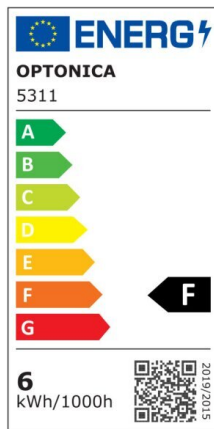

LED Magnetic Track Light M20 6 Heads

Power

6W

Light color

Neutral
White
(NW)

CE

RoHS

Technical specifications

Catalog number	5311
Beam angle	24°
Brand	Optonica
Product Code	LN6-A4
Color Code	840

Color Designation	Neutral White (NW)
Correlated Color Temperature	4000K
Dimmable	No
EAN Code	3800156653115
Energy Efficiency Label	F
Flux	480 lm
FLUX per watt	80lm/W
Input voltage	DC: 48V
Instant On	0.1 s
IP	IP20
Items per box	144
Items per pack	1
Life span	25000h
Lumen maintenance at end of service life	70%
Material	PC+ALU
Mercury Free	Yes
On/Off Cycles	100 000x
Operating Frequency	50 Hz
Power	6W
Power LED	6W
Ra ≥	80
Size of product	112x22x45 mm
Temperature	-20°C/ +40°C
Warranty	2 Years
Wattage Equivalent	40W