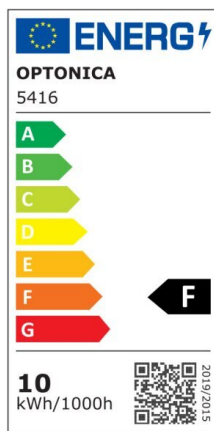

## LED Magnetic Floodlight M20 Track

Power

10W

Light color

Neutral  
White  
(NW)

CE

RoHS

## Technical specifications

Catalog number	5416
Beam angle	120°
Brand	Optonica
Product Code	LN10-A4
Color Code	840

Color Designation	Neutral White (NW)
Correlated Color Temperature	4000K
Dimmable	No
EAN Code	3800156654167
Energy Consumption	10 kWh/1000h
Energy Efficiency Label	F
Flux	800 lm
FLUX per watt	80lm/W
Input voltage	DC: 48V
Instant On	0.1 s
IP	IP20
Items per box	56
Items per pack	1
Life span	25000h
Lumen maintenance at end of service life	70%
Material	PC+ALU
Mercury Free	Yes
On/Off Cycles	100 000x
Operating Frequency	50 Hz
Power	10W
Power LED	10W
Ra ≥	80
Size of Box	405x335x225 mm
Size of package	320x73x38 mm
Size of product	300x22x25 mm
Temperature	-20°C/ +40°C
Warranty	2 Years
Wattage Equivalent	60W
Weight of Product	380 gr.