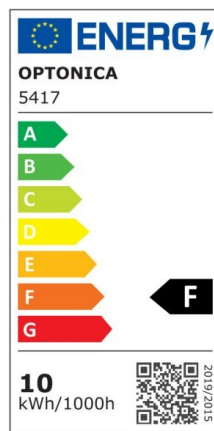

## LED Magnetic Floodlight M20 Track

Power

10W

Light color

Neutral  
White  
(NW)

CE

RoHS

## Technical specifications

Catalog number	5416
Beam angle	120°
Brand	Optonica
Product Code	LN10-A4
Color Code	840

Color Designation	Neutral White (NW)
Correlated Color Temperature	4000K
Dimmable	No
EAN Code	3800156654167
Energy Consumption	10 kWh/1000h
Energy Efficiency Label	F
Flux	800 lm
FLUX per watt	80lm/W
Input voltage	DC: 48V
Instant On	0.1 s
IP	IP20
Items per box	56
Items per pack	1
Life span	25000h
Lumen maintenance at end of service life	70%
Material	PC+ALU
Mercury Free	Yes
On/Off Cycles	100 000x
Operating Frequency	50 Hz
Power	10W
Power LED	10W
Ra ≥	80
Size of Box	405x335x225 mm
Size of package	320x73x38 mm
Size of product	300x22x25 mm
Temperature	-20°C/ +40°C
Warranty	2 Years
Wattage Equivalent	60W
Weight of Product	380 gr.